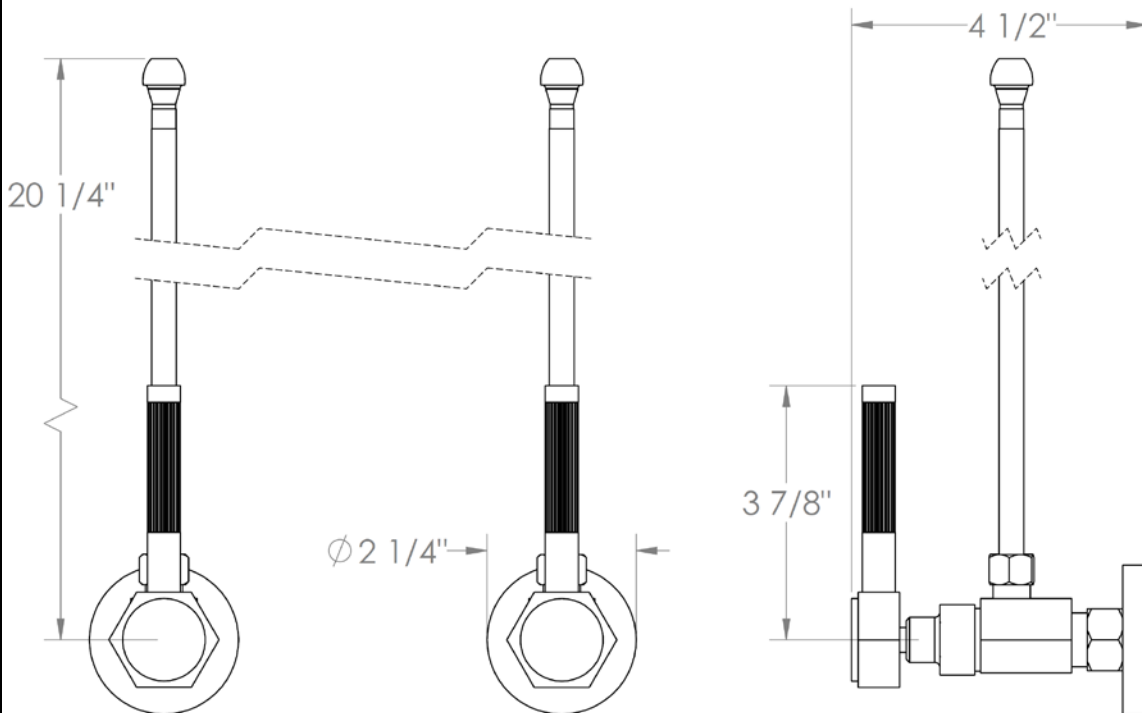

**111-MAS1-SP5**

Lavatory Angle Stop Kit

1/2" Compression x 3/8" OD Compression

**WATERMARK DESIGNS 3/14/2018**

**111-MAS1-SP4**

Lavatory Angle Stop Kit

1/2" Compression x 3/8" OD Compression

**WATERMARK** DESIGNS 3/2/2018