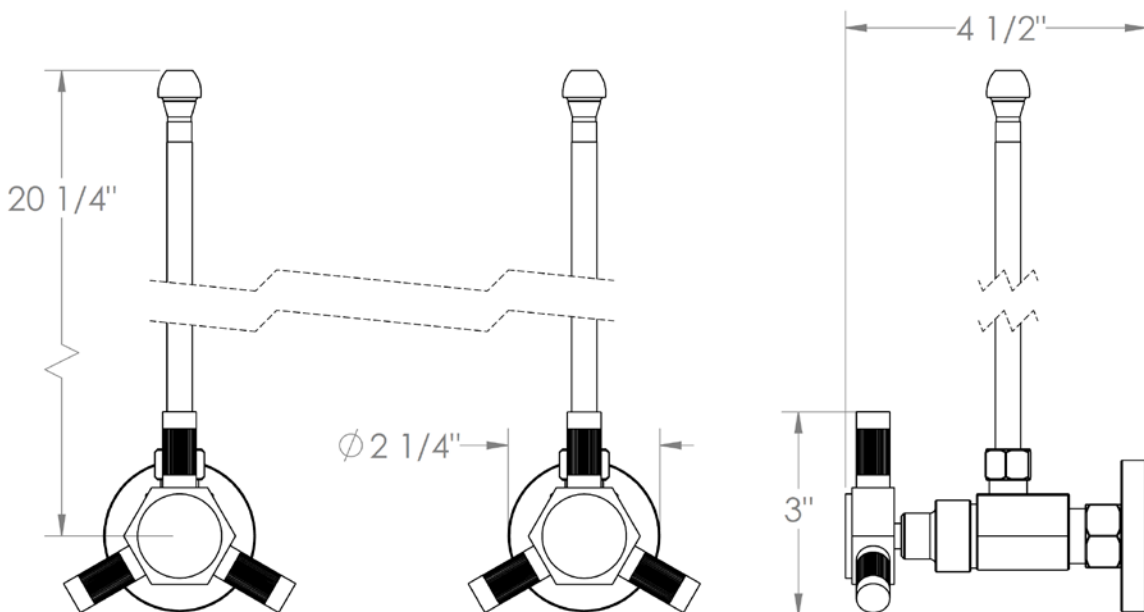

**111-MAS1-SP5**

Lavatory Angle Stop Kit

1/2" Compression x 3/8" OD Compression

**WATERMARK DESIGNS 3/14/2018**

**111-MAS1-SP4**

Lavatory Angle Stop Kit

1/2" Compression x 3/8" OD Compression

**WATERMARK** DESIGNS 3/2/2018