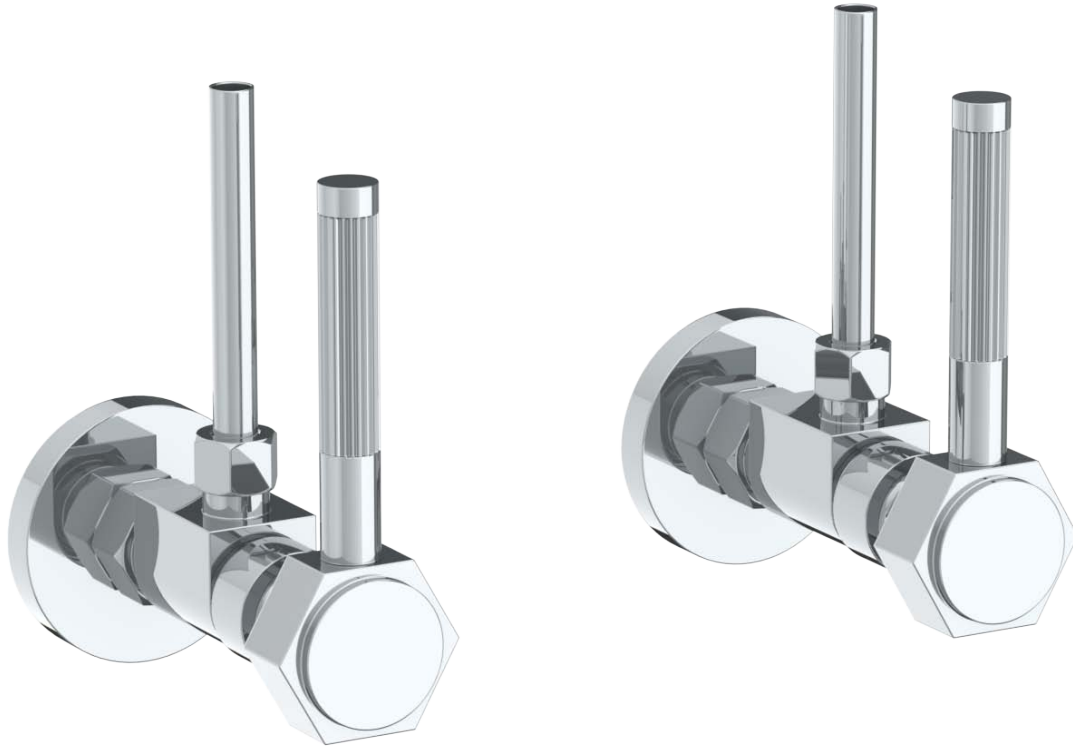

**111-MAS1-SP5**

Lavatory Angle Stop Kit

1/2" Compression x 3/8" OD Compression

**WATERMARK DESIGNS 3/14/2018**

**111-MAS1-SP4**

Lavatory Angle Stop Kit

1/2" Compression x 3/8" OD Compression

**WATERMARK** DESIGNS 3/2/2018