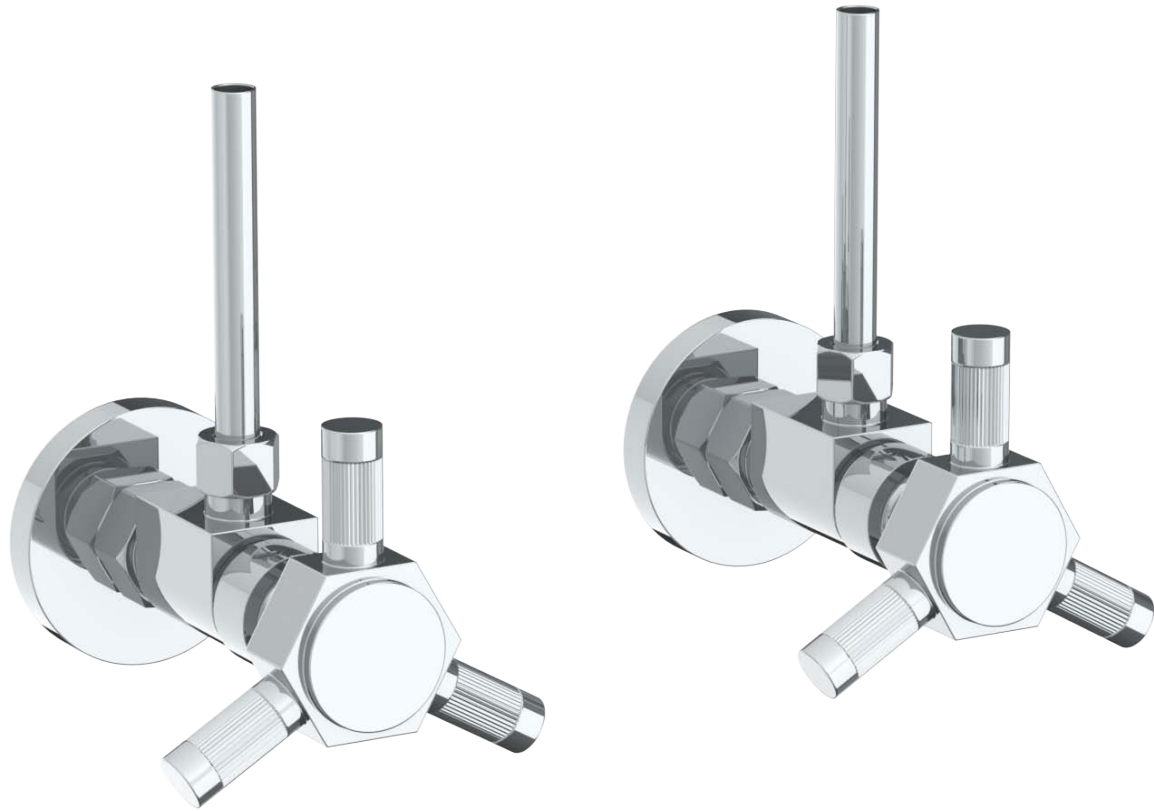

**111-MAS1-SP5**

Lavatory Angle Stop Kit

1/2" Compression x 3/8" OD Compression

**WATERMARK DESIGNS 3/14/2018**

**111-MAS1-SP4**

Lavatory Angle Stop Kit

1/2" Compression x 3/8" OD Compression

**WATERMARK** DESIGNS 3/2/2018